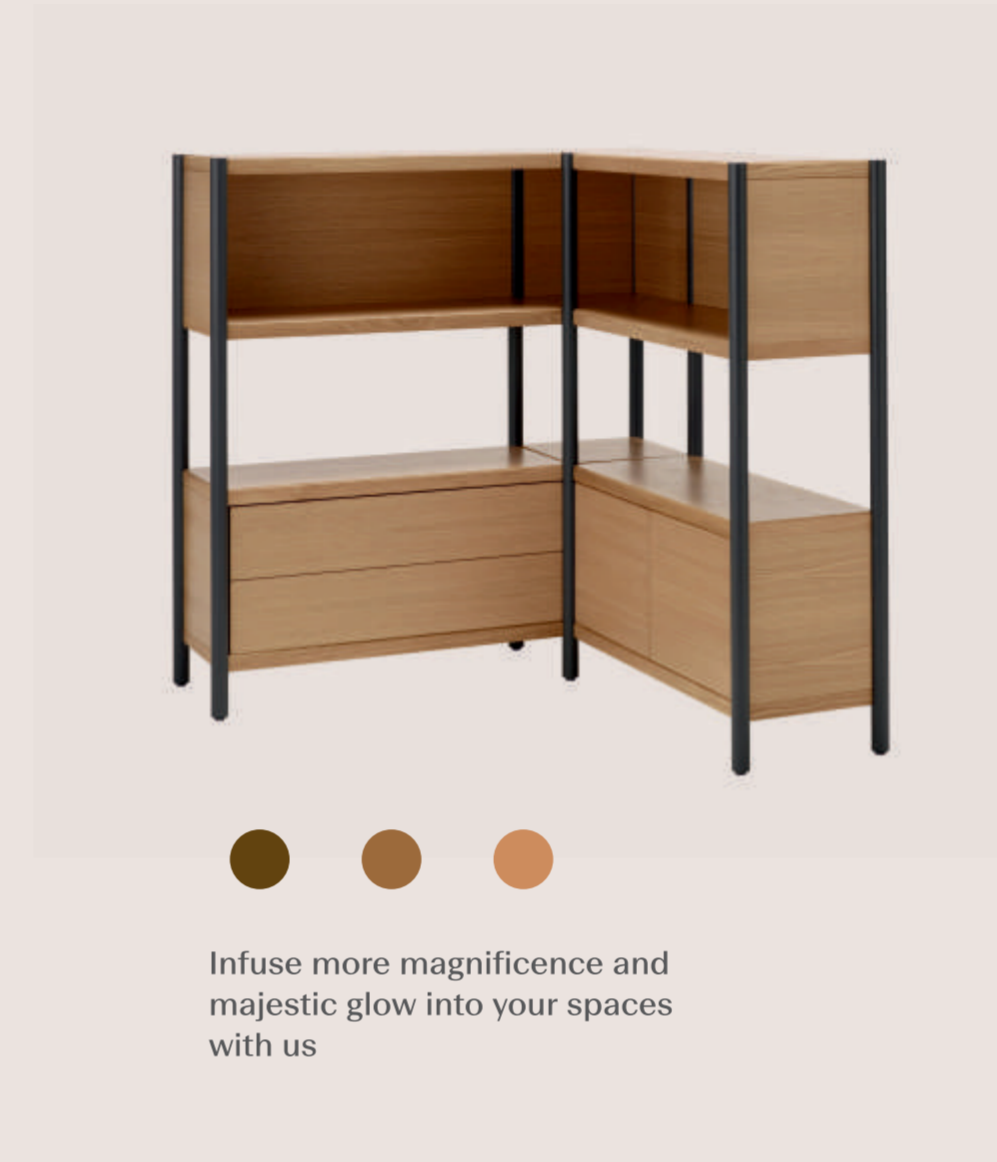

● K O N C E P T W O O D

Exquisite Layers of Elegance

Create a decor that speaks
volumes about your persona and
choices

SLM 4395 | HZ | DUTCH KOA WOOD

● F L O W E R Y W O O D

Infuse more magnificence and
majestic glow into your spaces
with us