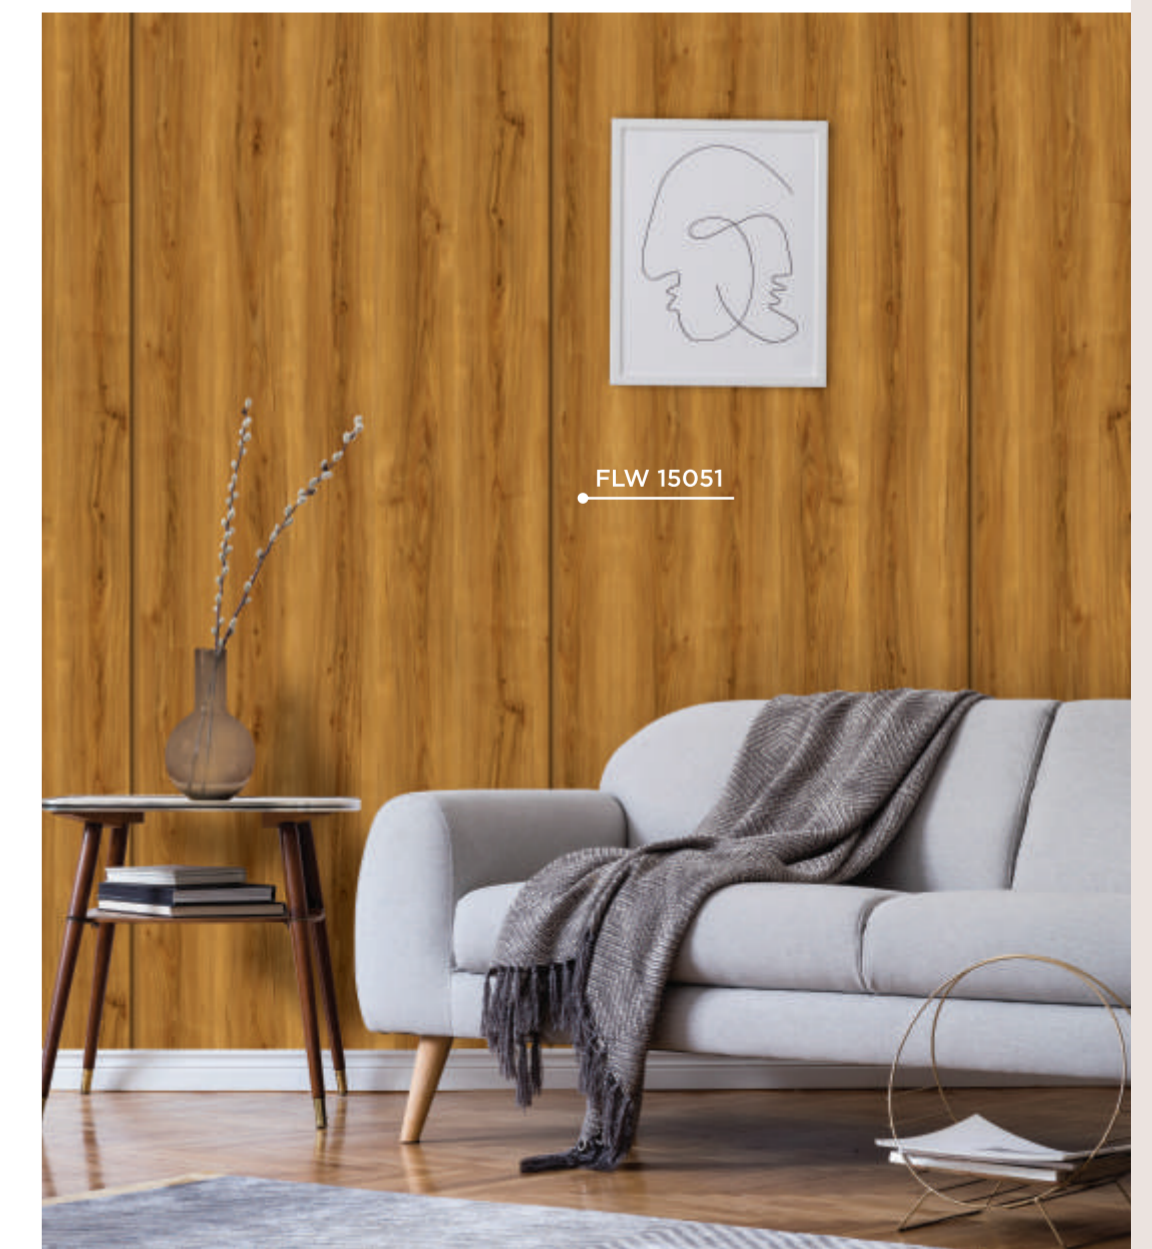

● K O N C E P T W O O D

Exquisite Layers of Elegance

Create a decor that speaks
volumes about your persona and
choices

● F L O W E R Y W O O D

Infuse more magnificence and
majestic glow into your spaces
with us

ARISTO